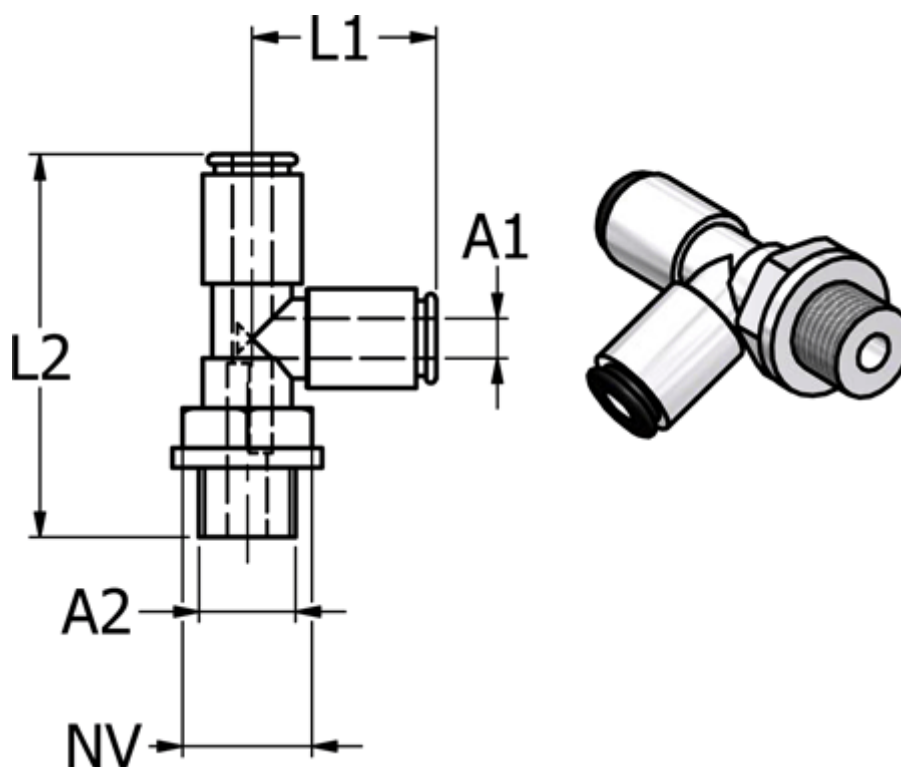

Data Sheet

Article number: 5867380184

Description: Metal fitting 738.018-4, $\text{\O}4$ - G 1/8"
Tee-connector

Measures

	=
Ext. Hose diameter A1	= 4
L1	= 18.6
L2	= 37.7
NV	= 12
Thread A2	= G 1/8"